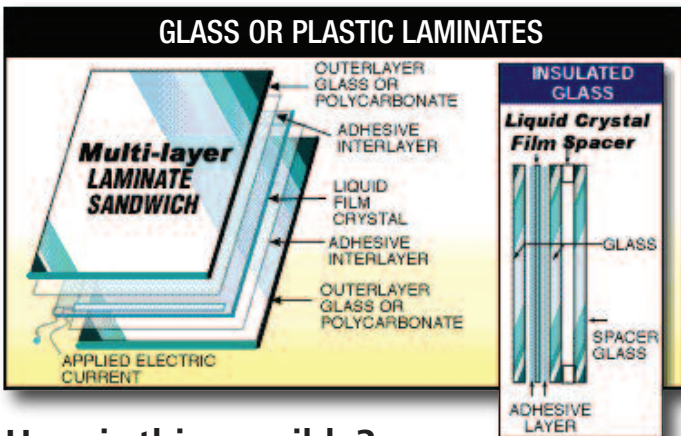

Like Magic... Now you see it... Now you don't!

Switchable Glass Technology. Liquid Crystal Glass for your home or office.

Unique design possibilities...

With a flip of a switch, Liquid Crystal Glass or Plastic changes translucent to clear in 1 second. Imagine unique design possibilities. Our custom creations can combine multiple technologies.

- upgrade existing glass • media center
- yachts • bathrooms • conference rooms
- restaurants • doors • windows & doors
- medical offices • vehicles • custom art on glass

How is this possible?

The secret of the transformation between clear and translucent is the Liquid Crystal Sheet within the laminated glass. The random Liquid Crystal molecules diffuse light. However, when voltage is applied, these molecules arrange themselves to allow the view. Plug & Play solutions delivered. Benefit from our knowledge & expertise.